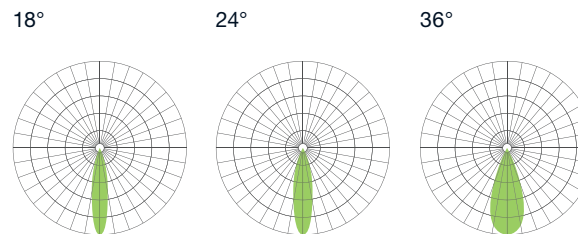

### TECHNICAL DATA

Power	27 - 29 W
Operating voltage	230 V AC, 50 Hz
Luminaire Type	Recessed mounted luminaire
LED Type	COB
Control	Bluetooth
Luminous flux class	3000 lm
Light efficiency	up to 123 lm/W
Colour consistency	SDCM3
Lifetime	L80 B10 50.000 h @ 25°C *
Housing	Aluminium
Cooling	Passive
Rotation / swing angle	355° / 90°
Warranty	5 Years

### TYPES

white

black

### BEAM ANGLE

18°

24°

36°

### DIMENSIONS (mm)

93