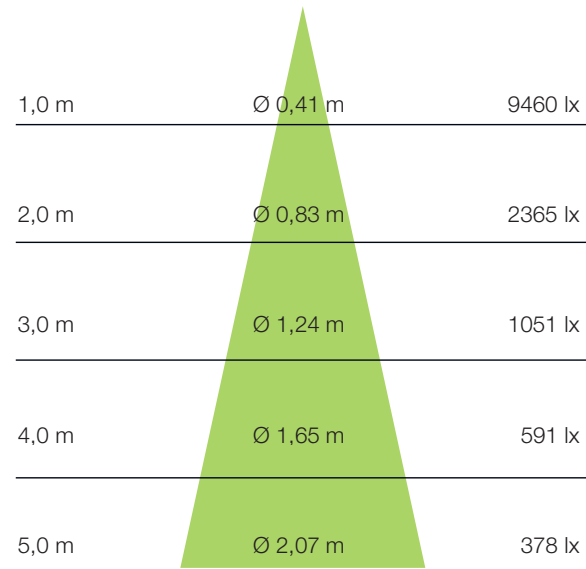

## ARTICLE OVERVIEW

Item number	Power	Colour temperature	Light colour Ledxon	CRI	Luminous flux	Beam angle	Housing colour
8102987	27 W	4000 K	Brilliance 4000 K	97	2883 lm	36°	black
8102988	27 W	4000 K	Brilliance 4000 K	97	2883 lm	36°	white
8102989	29 W		Fresh meat		1479 lm	18°	black
8102990	29 W		Fresh meat		1479 lm	18°	white
8102991	29 W		Fresh meat		1514 lm	24°	black
8102992	29 W		Fresh meat		1514 lm	24°	white
8102993	29 W		Fresh meat		1549 lm	36°	black
8102994	29 W		Fresh meat		1549 lm	36°	white
8102995	27 W	2700 K	Cheese & pastry	92	2775 lm	18°	black
8102996	27 W	2700 K	Cheese & pastry	92	2775 lm	18°	white
8102997	27 W	2700 K	Cheese & pastry	92	2840 lm	24°	black
8102998	27 W	2700 K	Cheese & pastry	92	2840 lm	24°	white
8102999	27 W	2700 K	Cheese & pastry	92	2905 lm	36°	black
8103000	27 W	2700 K	Cheese & pastry	92	2905 lm	36°	white
8103001	27 W	3000 K	Fruit & vegetable	97	2581 lm	18°	black
8103002	27 W	3000 K	Fruit & vegetable	97	2581 lm	18°	white
8103003	27 W	3000 K	Fruit & vegetable	97	2642 lm	24°	black
8103004	27 W	3000 K	Fruit & vegetable	97	2642 lm	24°	white
8103005	27 W	3000 K	Fruit & vegetable	97	2703 lm	36°	black
8103006	27 W	3000 K	Fruit & vegetable	97	2703 lm	36°	white

### BEAM ANGLE 18°

h (m)                      Ø (m)                      E0° (lx)

Values valid for 4.000 K / Ra 90

### BEAM ANGLE 24°

h (m)                      Ø (m)                      E0° (lx)

Values valid for 4.000 K / Ra 90