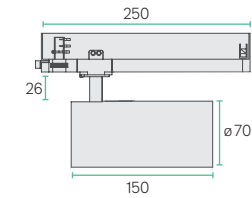

Further information on the **control gear** can be found in the operating instructions belonging to this product.

TYPES

white

grey

black

BEAM ANGLE

18°

24°

36°

DIMENSIONS (mm)

ARTICLEOVERVIEW

Product	Power	Colour temperature	Light colour Ledxon	CRI	Luminous flux	Housing-colour	Beam angle 18°	Beam angle 24°	Beam angle 36°
Tracklight TLM1-S20	16 W	2700 K	2700 K	92	1799 lm	schwarz	8101603		
Tracklight TLM1-S20	16 W	2700 K	2700 K	92	1799 lm	weiß	8101604		
Tracklight TLM1-S20	16 W	2700 K	2700 K	92	1799 lm	grau	8102302		
Tracklight TLM1-S20	16 W	2700 K	2700 K	92	1841 lm	schwarz		8101605	
Tracklight TLM1-S20	16 W	2700 K	2700 K	92	1841 lm	weiß		8101606	
Tracklight TLM1-S20	16 W	2700 K	2700 K	92	1841 lm	grau		8102303	
Tracklight TLM1-S20	16 W	2700 K	2700 K	92	1883 lm	schwarz			8101607
Tracklight TLM1-S20	16 W	2700 K	2700 K	92	1883 lm	weiß			8101608
Tracklight TLM1-S20	16 W	2700 K	2700 K	92	1883 lm	grau			8102304
Tracklight TLM1-S20	16 W	3000 K	3000 K	92	1910 lm	schwarz	8101609		
Tracklight TLM1-S20	16 W	3000 K	3000 K	92	1910 lm	weiß	8101610		
Tracklight TLM1-S20	16 W	3000 K	3000 K	92	1910 lm	grau	8102305		
Tracklight TLM1-S20	16 W	3000 K	3000 K	92	1955 lm	schwarz		8101611	
Tracklight TLM1-S20	16 W	3000 K	3000 K	92	1955 lm	weiß		8101612	
Tracklight TLM1-S20	16 W	3000 K	3000 K	92	1955 lm	grau		8102306	
Tracklight TLM1-S20	16 W	3000 K	3000 K	92	2000 lm	schwarz			8101613
Tracklight TLM1-S20	16 W	3000 K	3000 K	92	2000 lm	weiß			8101614
Tracklight TLM1-S20	16 W	3000 K	3000 K	92	2000 lm	grau			8102307