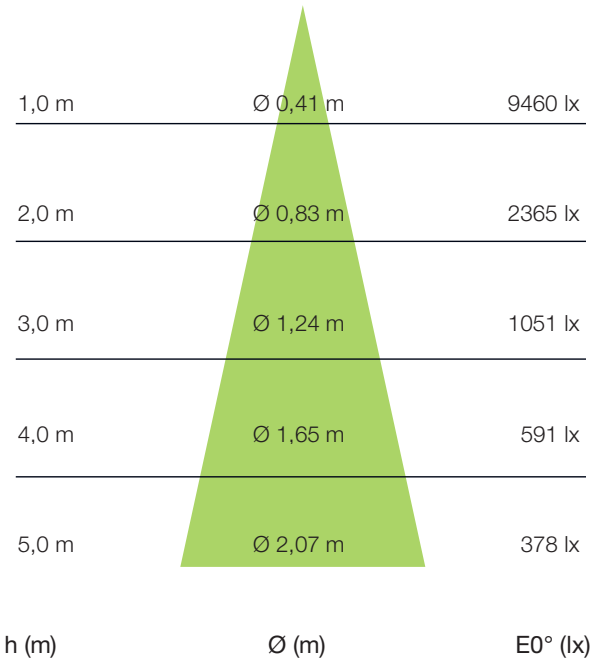

BEAM ANGLE 18°

Values valid for 4.000 K / Ra 90

BEAM ANGLE 24°

Values valid for 4.000 K / Ra 90

BEAM ANGLE 36°

Values valid for 4.000 K / Ra 90

IMPORTANT NOTES

All technical parameters apply to the entire product. Due to the complex manufacturing process of light emitting diodes, the specified typical LED parameters are only purely statistical values and may deviate.