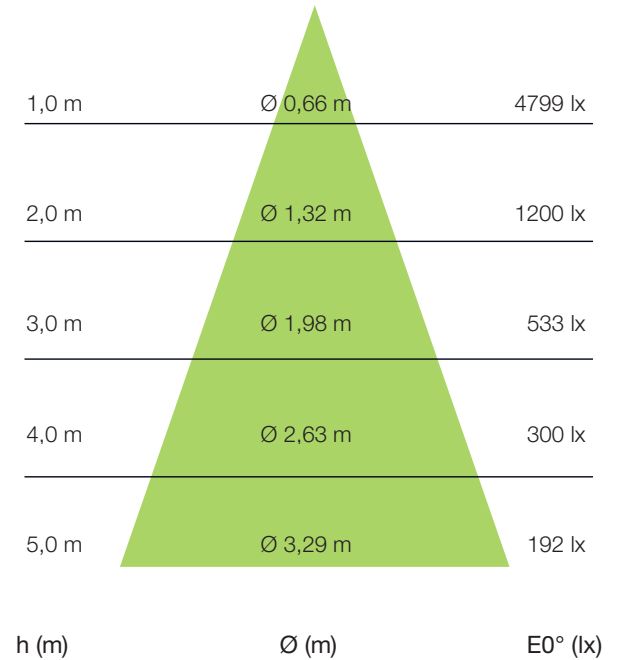

BEAM ANGLE 18°

Values valid for 4.000 K / Ra 90

BEAM ANGLE 24°

Values valid for 4.000 K / Ra 90

BEAM ANGLE 36°

Values valid for 4.000 K / Ra 90

IMPORTANT NOTES

All technical parameters apply to the entire product. Due to the complex manufacturing process of light emitting diodes, the specified typical LED parameters are only purely statistical values and may deviate.