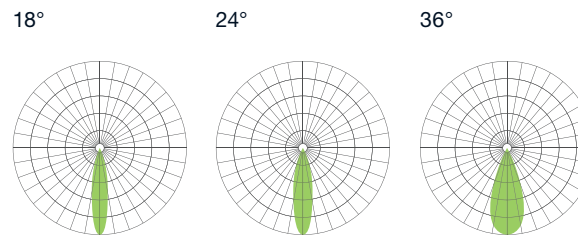

TECHNICAL DATA

Power	25 - 27 W
Operating voltage	230 V AC, 50 Hz
Type of luminaire	Surface mounted luminaire / Phase track
LED Type	COB
Control	Nein
Luminous flux class	3000 lm
Light efficiency	up to 132 lm/W
Colour consistency	SDCM3
Lifetime	L80 B10 50.000 h @ 25°C *
Housing	Aluminium
Cooling	Passiv cooling
Rotation / swing angle	355° / 90°
Weight	0,57 kg
Warranty	5 Years

Further information on the **control gear** can be found in the operating instructions belonging to this product.

TYPES

BEAM ANGLE

DIMENSIONS (mm)

ARTICLE OVERVIEW

Product	Power	Colour temperature	Light colour Ledxon	CRI	Luminous flux	Housing-colour	Beam angle 18°	Beam angle 24°	Beam angle 36°
Tracklight TLM1-S30	25 W	2700 K	2700 K	92	2744 lm	schwarz	8101639		
Tracklight TLM1-S30	25 W	2700 K	2700 K	92	2744 lm	weiß	8101640		
Tracklight TLM1-S30	25 W	2700 K	2700 K	92	2744 lm	grau	8102320		
Tracklight TLM1-S30	25 W	2700 K	2700 K	92	2809 lm	schwarz		8101641	
Tracklight TLM1-S30	25 W	2700 K	2700 K	92	2809 lm	weiß		8101642	
Tracklight TLM1-S30	25 W	2700 K	2700 K	92	2809 lm	grau		8102321	
Tracklight TLM1-S30	25 W	2700 K	2700 K	92	2873 lm	schwarz			8101643
Tracklight TLM1-S30	25 W	2700 K	2700 K	92	2873 lm	weiß			8101644
Tracklight TLM1-S30	25 W	2700 K	2700 K	92	2873 lm	grau			8102322
Tracklight TLM1-S30	25 W	3000 K	3000 K	92	2914 lm	schwarz	8101645		
Tracklight TLM1-S30	25 W	3000 K	3000 K	92	2914 lm	weiß	8101646		
Tracklight TLM1-S30	25 W	3000 K	3000 K	92	2914 lm	grau	8102323		
Tracklight TLM1-S30	25 W	3000 K	3000 K	92	2983 lm	schwarz		8101647	
Tracklight TLM1-S30	25 W	3000 K	3000 K	92	2983 lm	weiß		8101648	
Tracklight TLM1-S30	25 W	3000 K	3000 K	92	2983 lm	grau		8102324	
Tracklight TLM1-S30	25 W	3000 K	3000 K	92	3052 lm	schwarz			8101649
Tracklight TLM1-S30	25 W	3000 K	3000 K	92	3052 lm	weiß			8101650
Tracklight TLM1-S30	25 W	3000 K	3000 K	92	3052 lm	grau			8102325