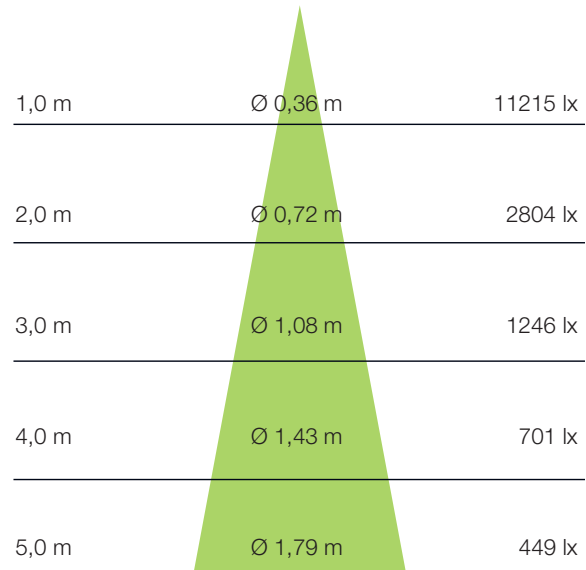

TECHNICAL DATA

Power	25 - 27 W
Operating voltage	230 V AC, 50 Hz
Type of luminaire	Surface mounted luminaire / Phase track
LED Type	COB
Control	Nein
Luminous flux class	3000 lm
Light efficiency	up to 132 lm/W
Colour consistency	SDCM3
Lifetime	L80 B10 50.000 h @ 25°C *
Housing	Aluminium
Cooling	Passiv cooling
Rotation / swing angle	355° / 90°
Weight	0,57 kg
Warranty	5 Years

BEAM ANGLE 18°

h (m) Ø (m) E0° (lx)

Values valid for 4.000 K / Ra 90

BEAM ANGLE 24°

h (m) Ø (m) E0° (lx)

Values valid for 4.000 K / Ra 90

BEAM ANGLE 36°

h (m) Ø (m) E0° (lx)